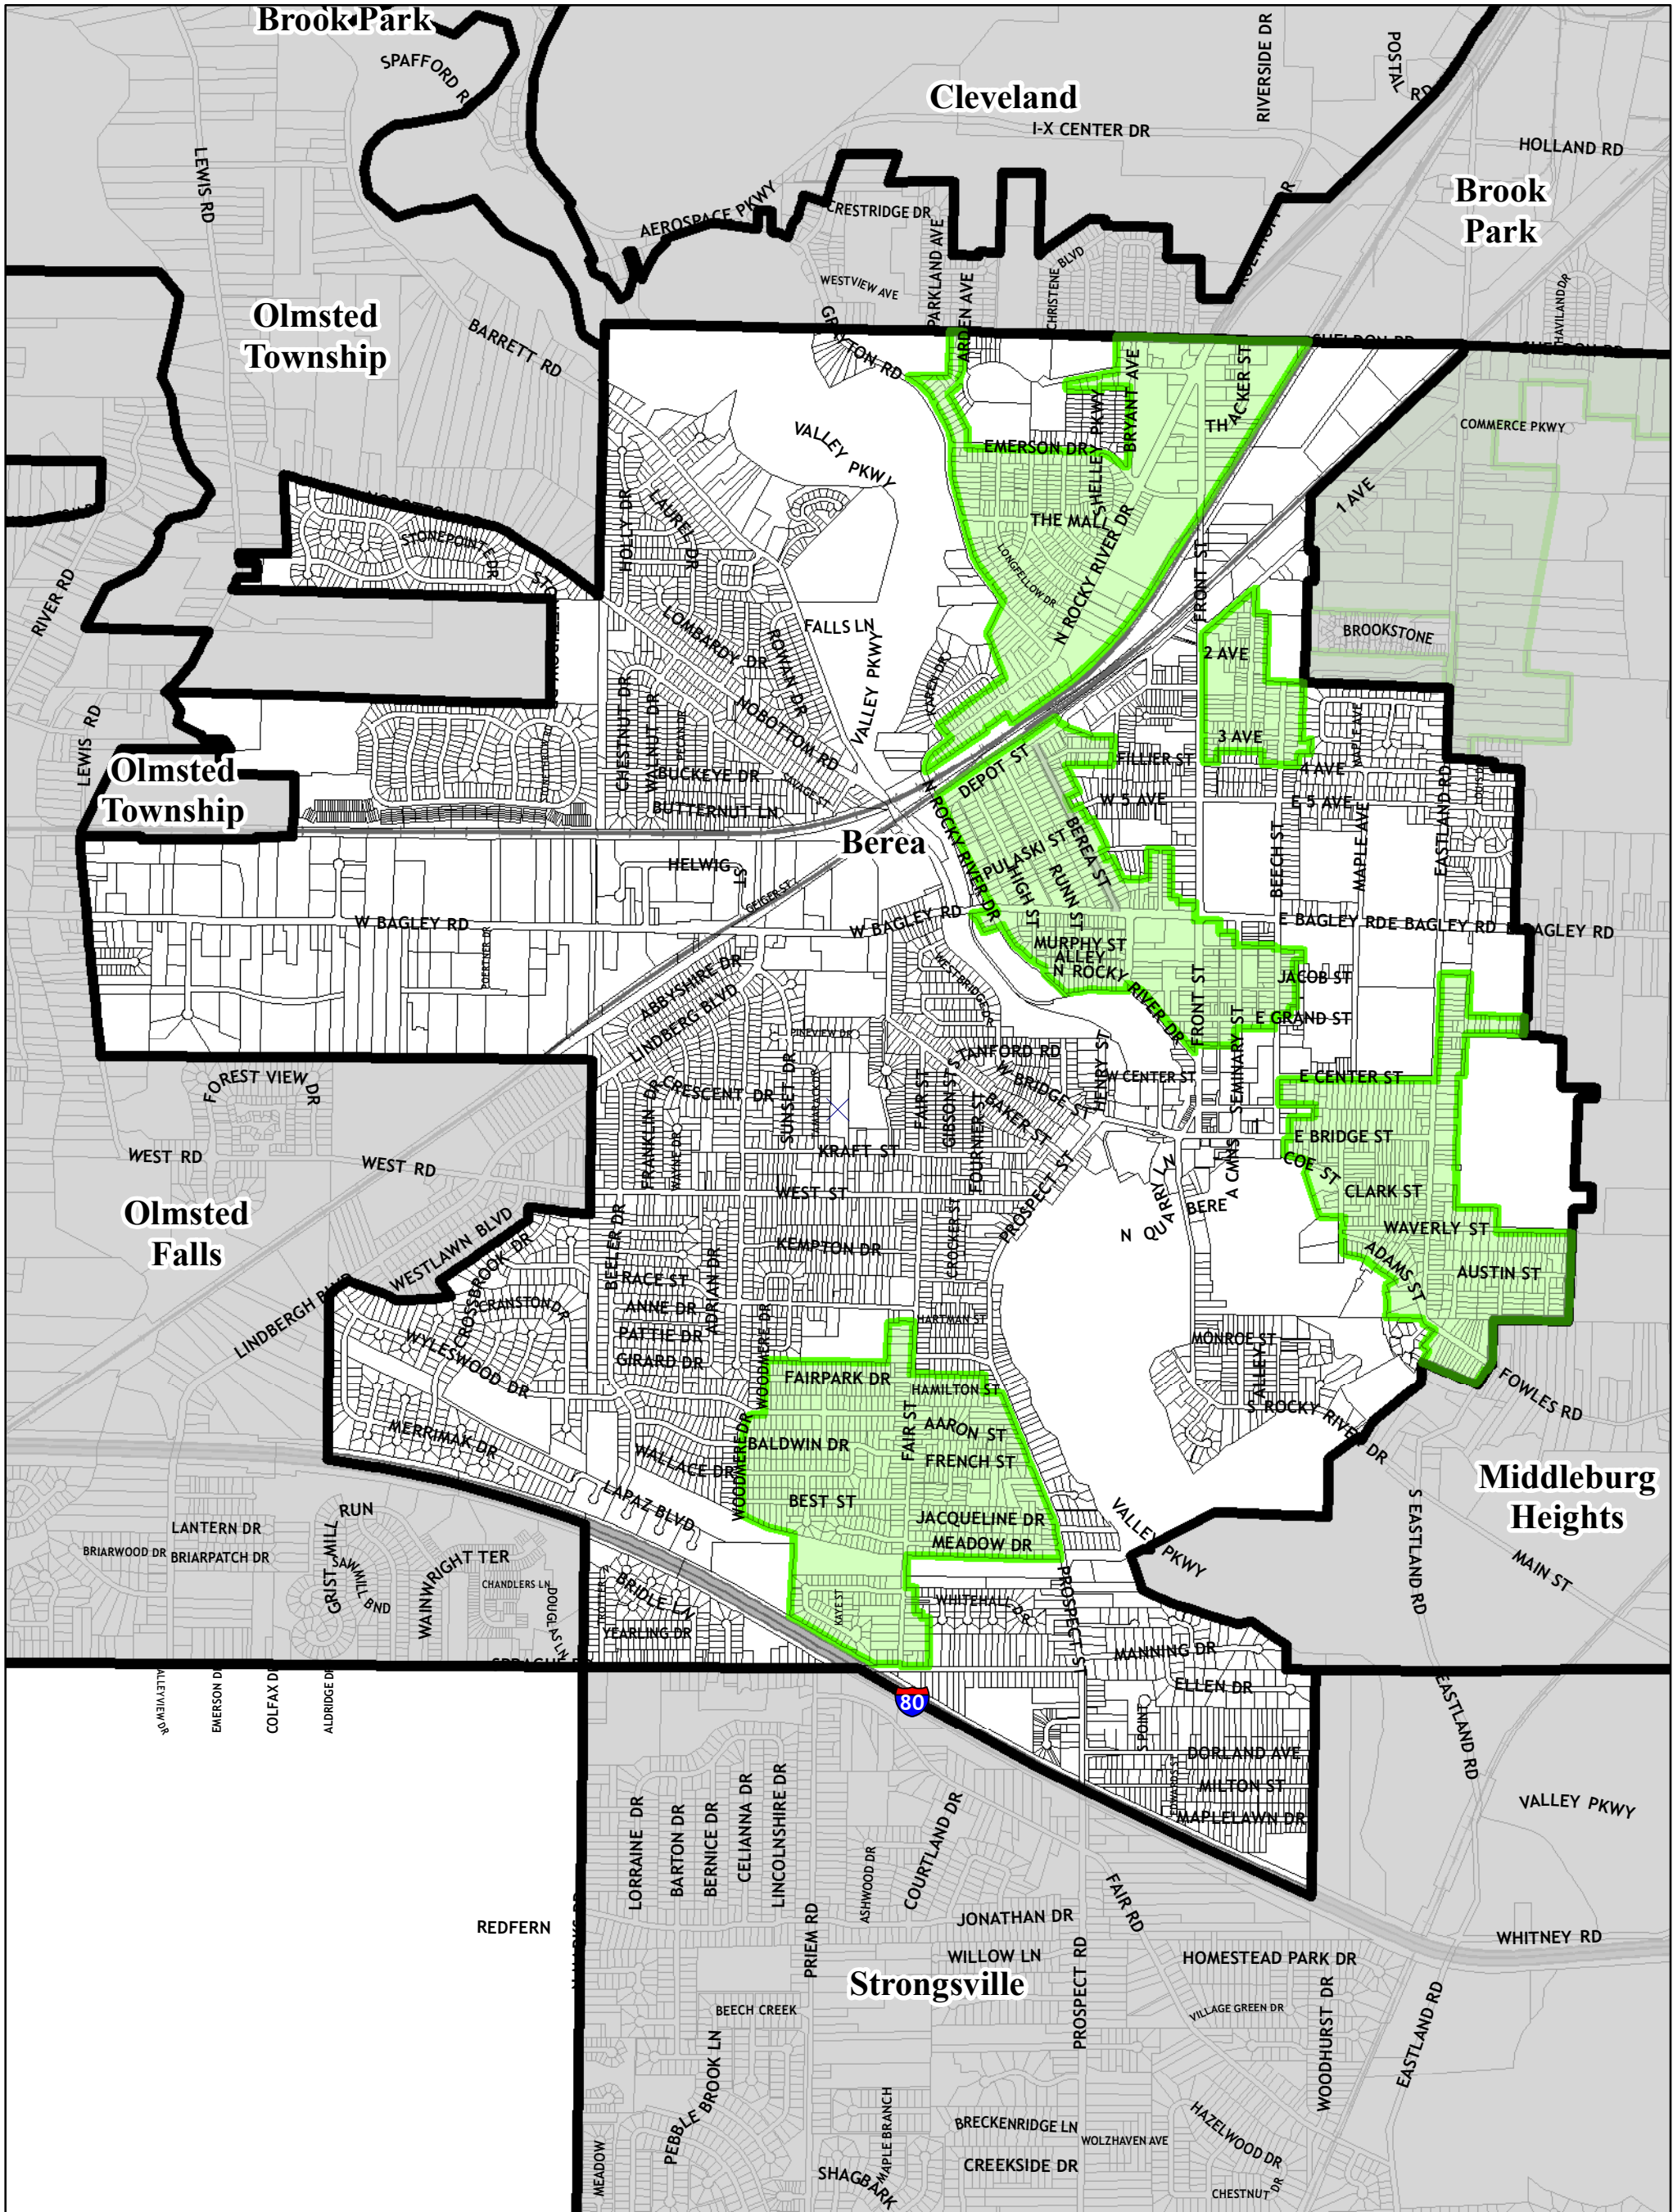

# 2014 CITY OF BEREA IMPROVEMENT TARGET AREA STUDY

### Legend

Improvement Target Area Boundary

Prepared by the Cuyahoga County Planning Commission for the Cuyahoga County Department of Development, 2014.

July 17, 2014

0 1,100 2,200 Feet

N