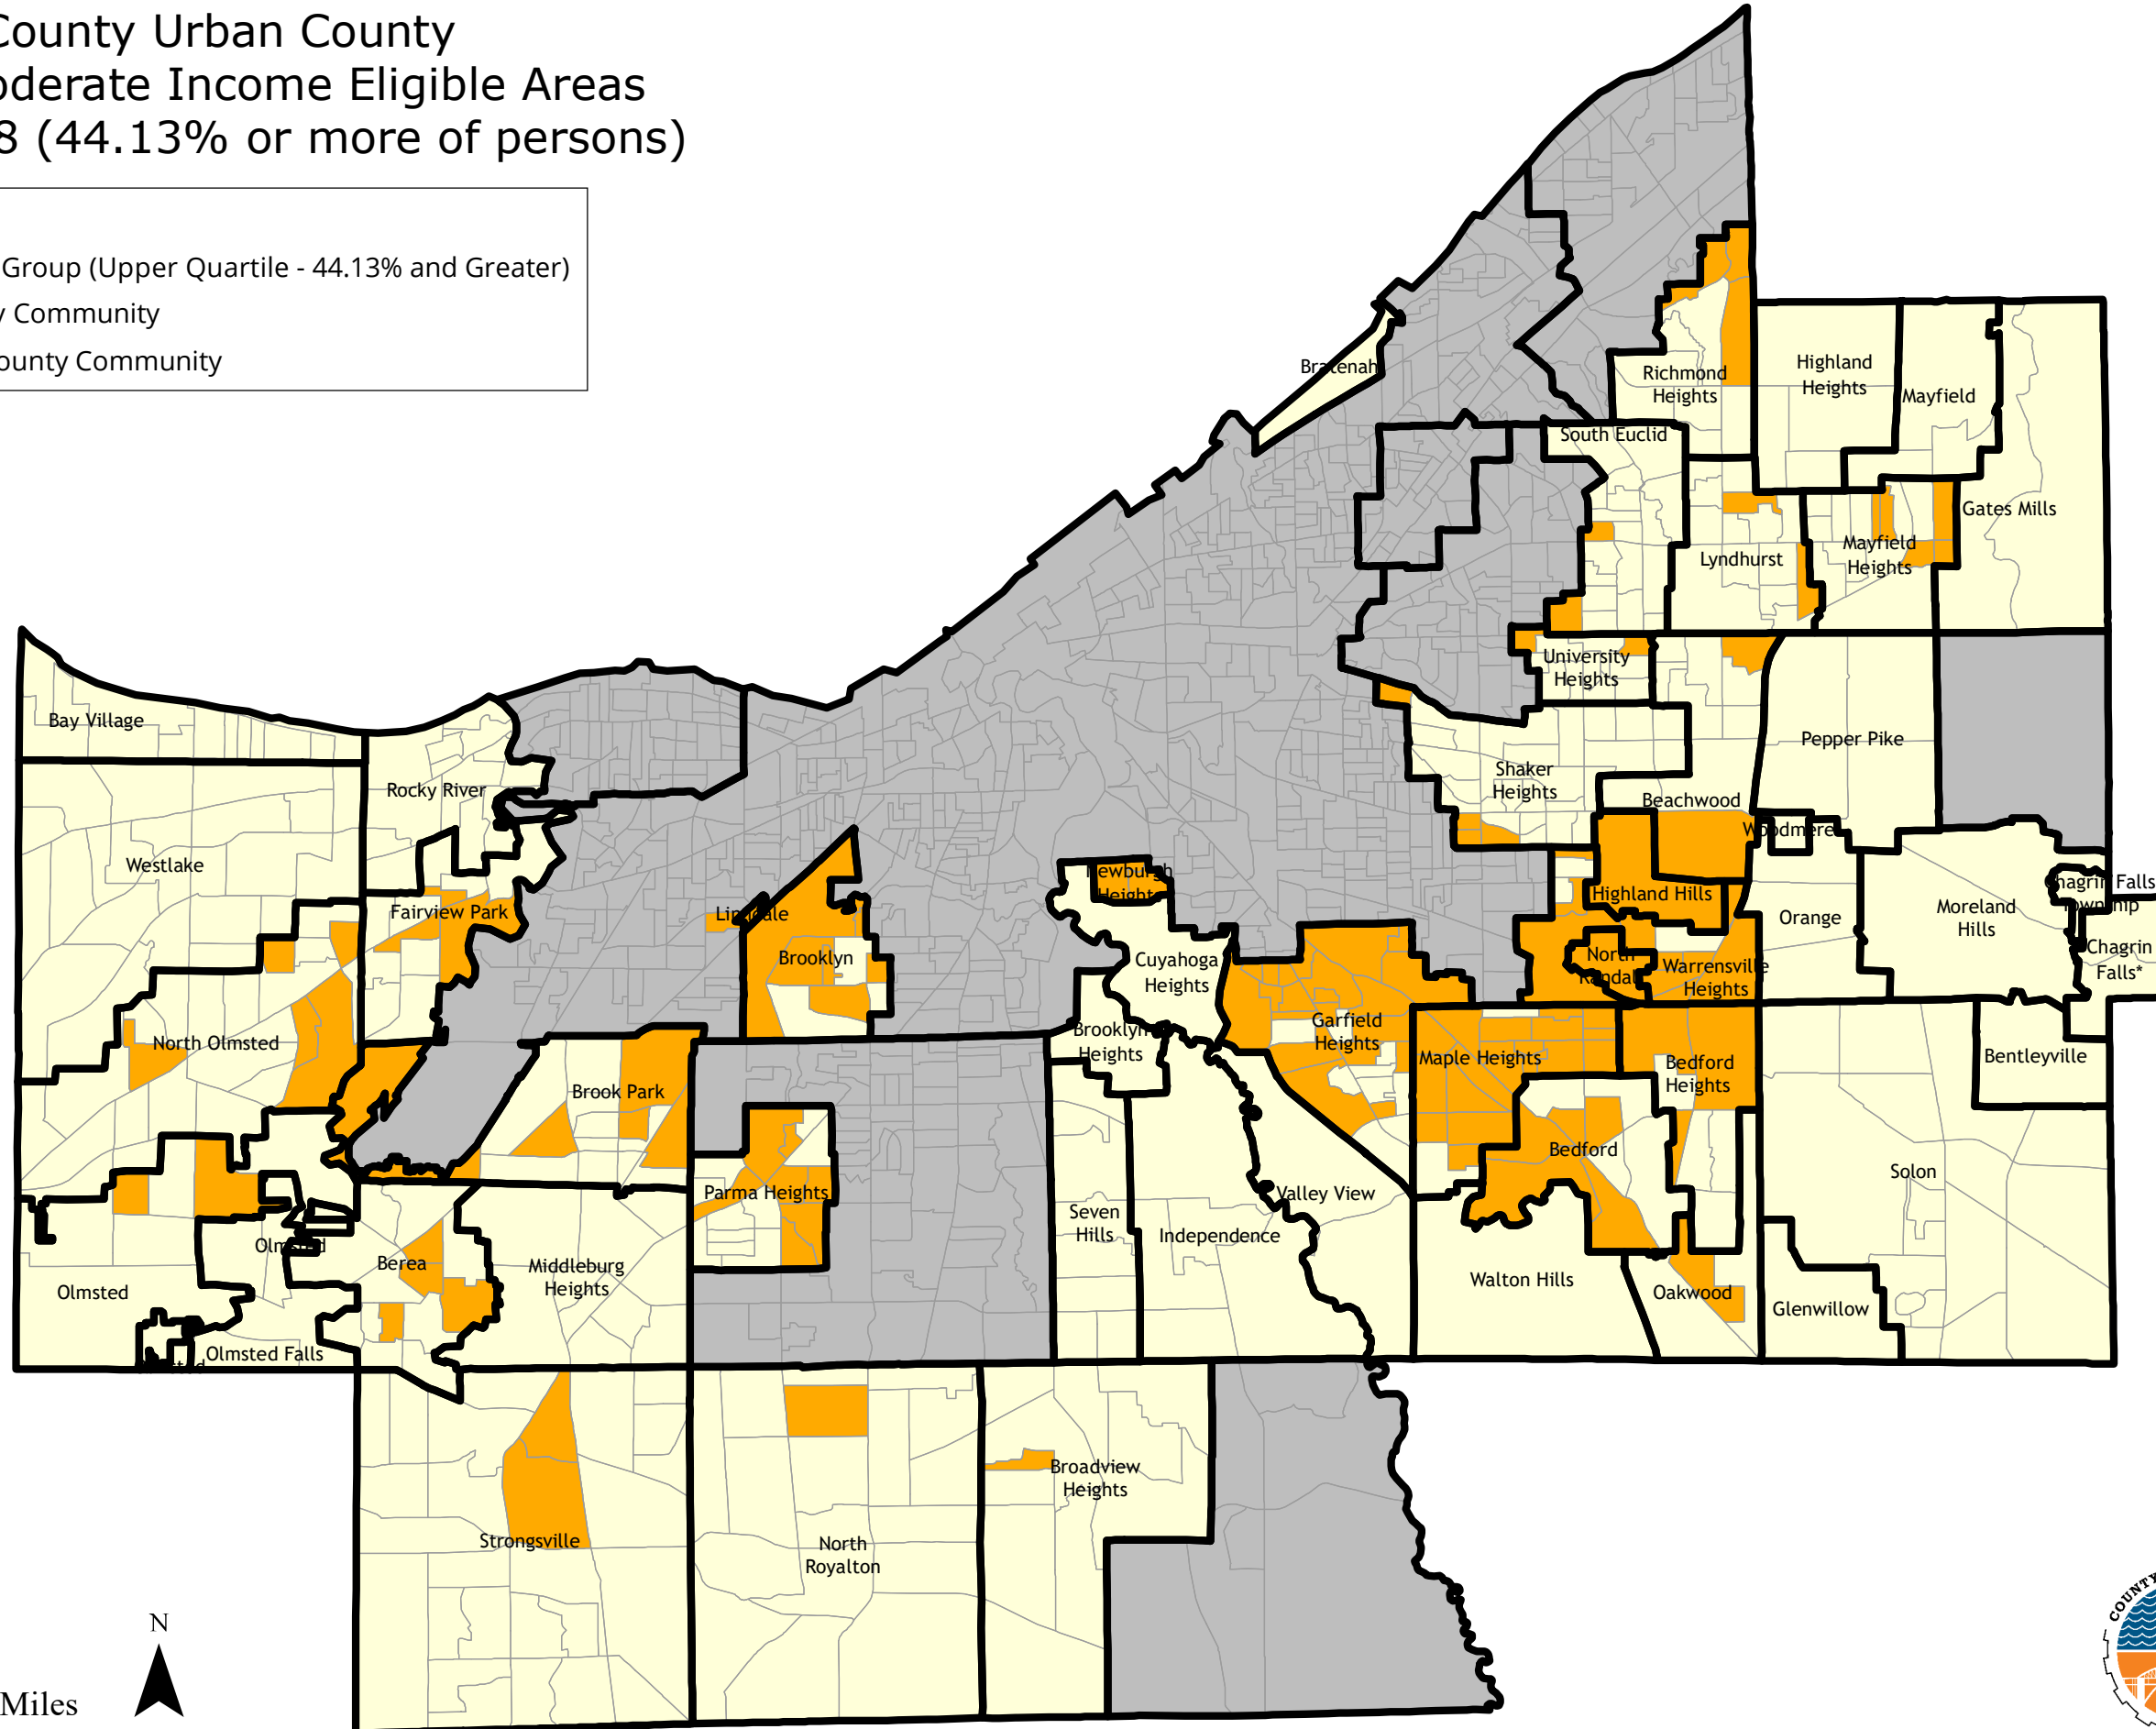

# Cuyahoga County Urban County Low and Moderate Income Eligible Areas Issued 2018 (44.13% or more of persons)

## Legend

-  Eligible Block Group (Upper Quartile - 44.13% and Greater)
-  Urban County Community
-  Non-Urban County Community

0 1.5 3  
Miles